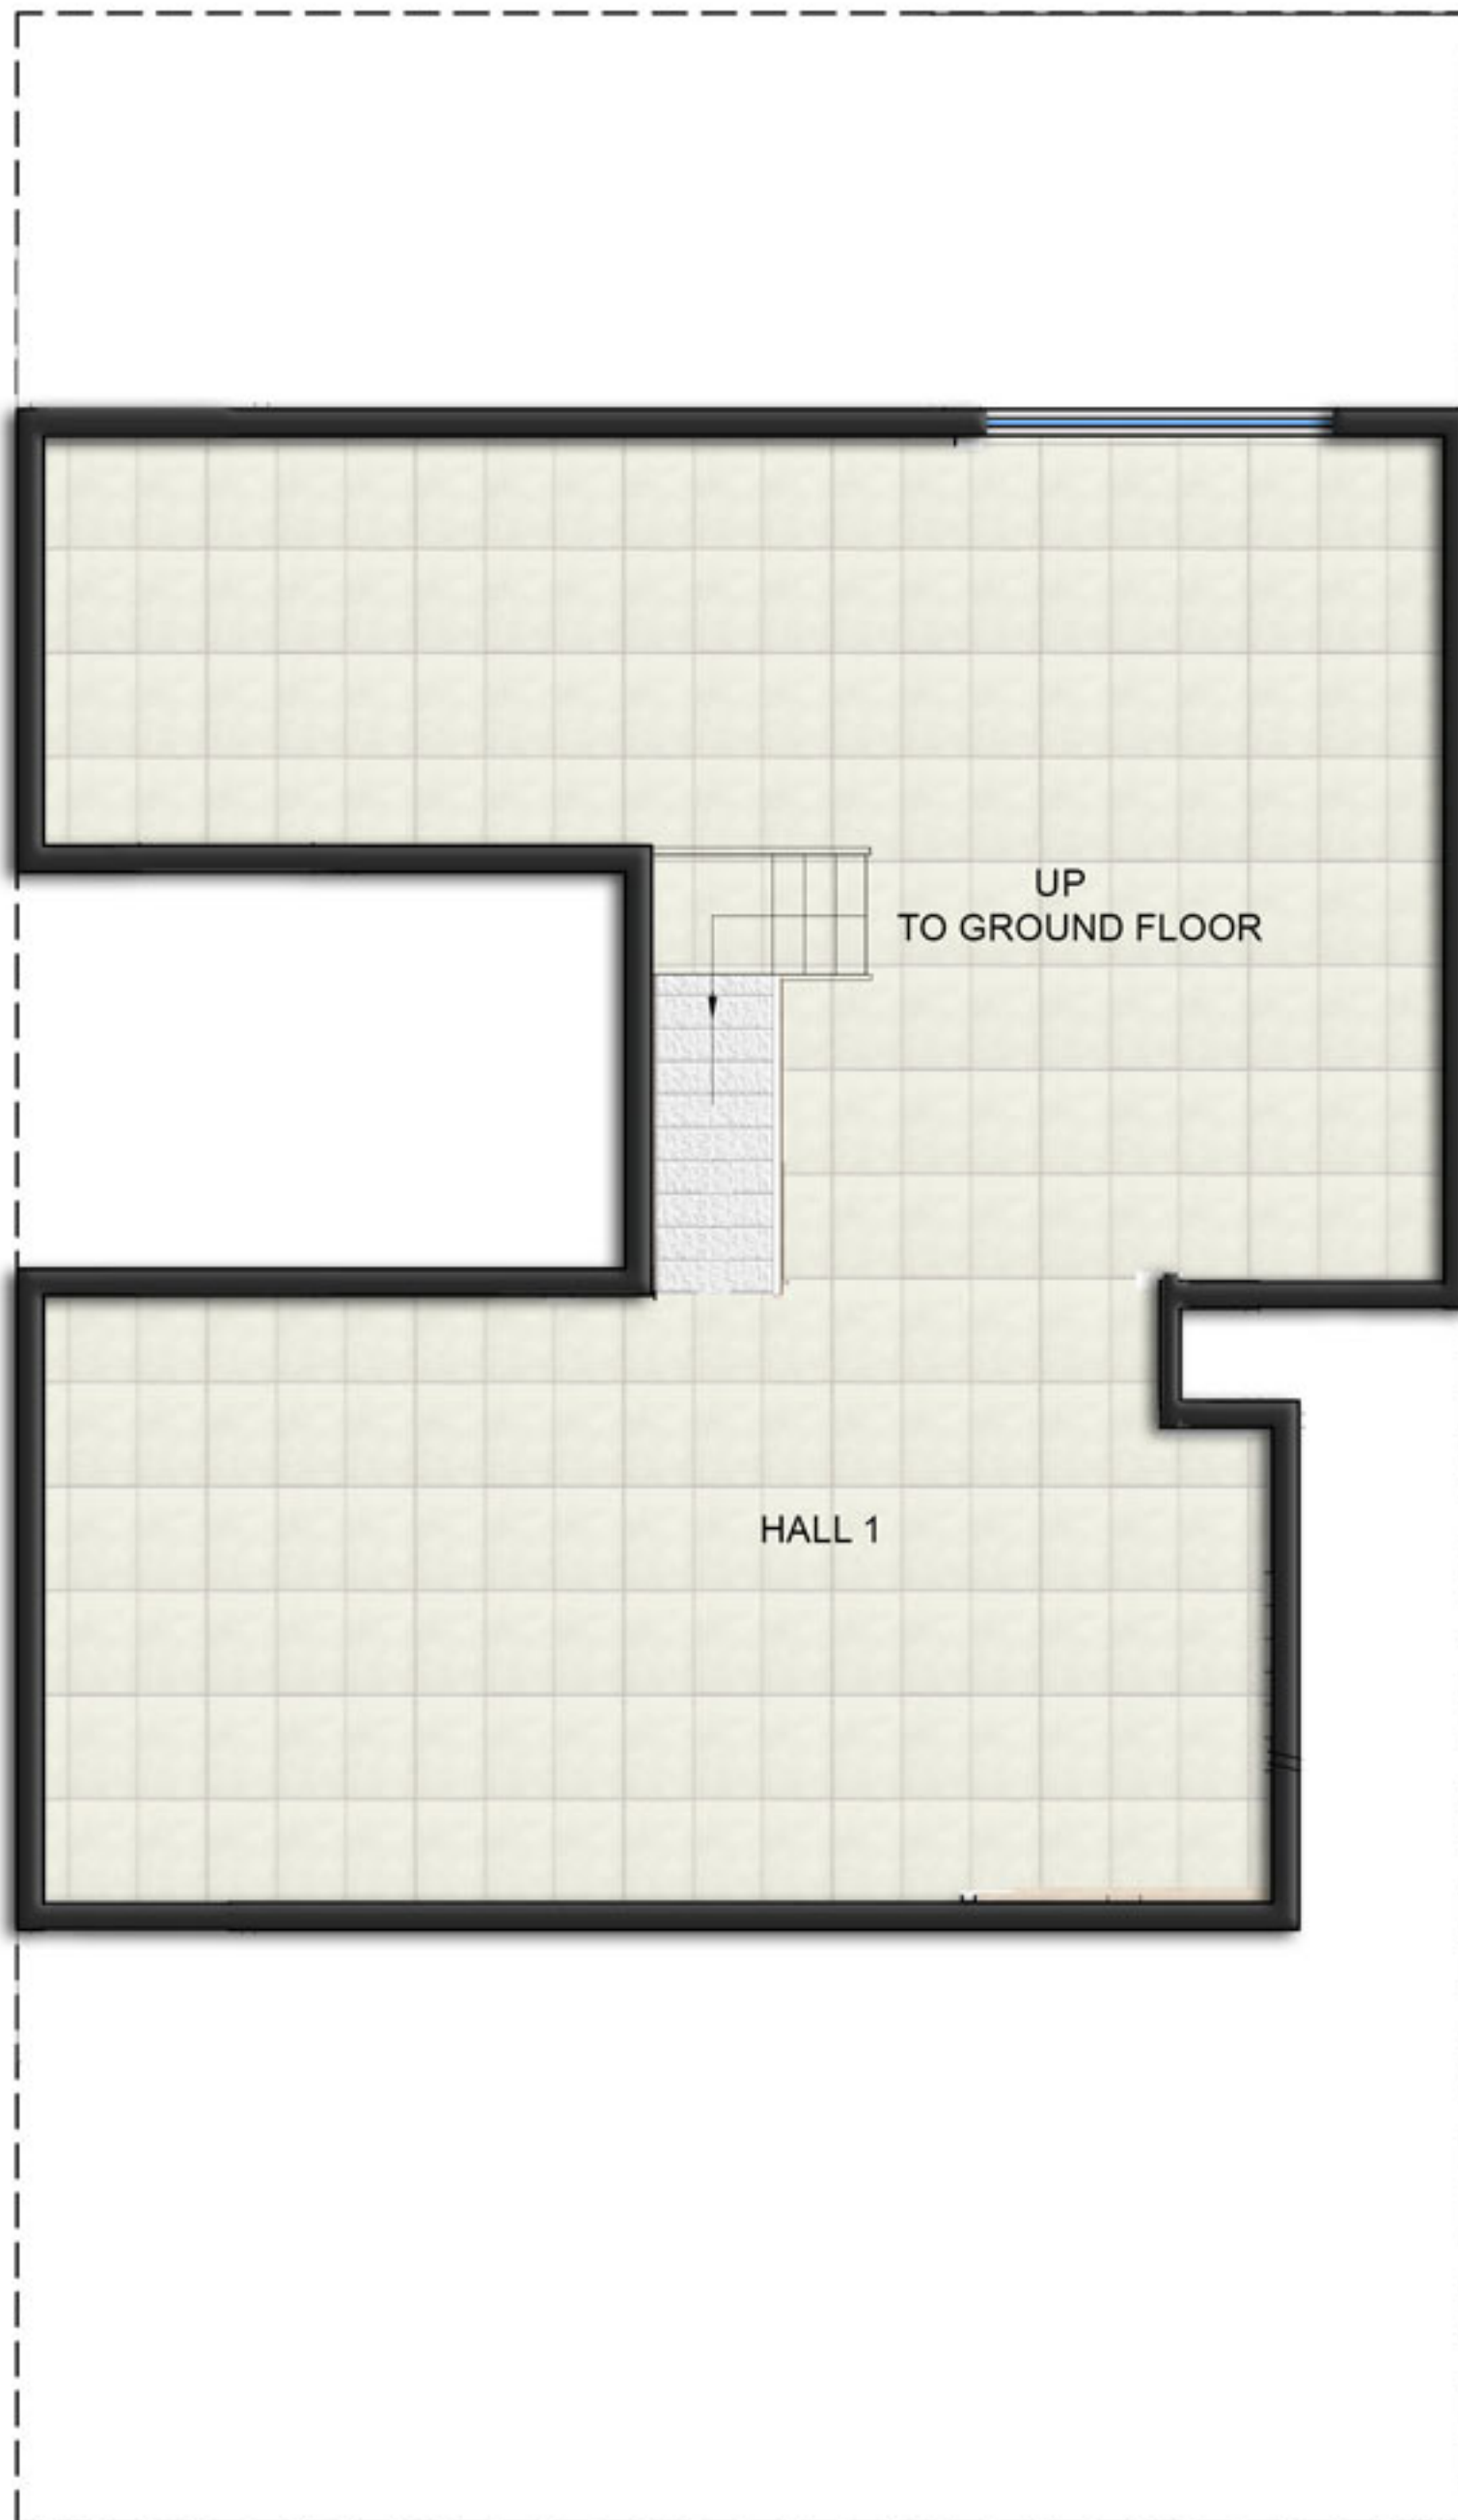

BASEMENT PLAN
250 SQ. YARDS (209 SQM.)

monet
avant floors

BASEMENT PLAN
250 SQ. YARDS (209 SQM.) FLOORS

BASEMENT PLAN 250 SQ. YARDS (209 SQM.)

monet
avant floors

BASEMENT PLAN

250 SQ. YARDS (209 SQM.)

monet
avant floors

BASEMENT PLAN
250 SQ. YARDS (209 SQM.)

monet
avant floors

TERRACE PLAN
250 SQ. YARDS (209 SQM.) FLOORS